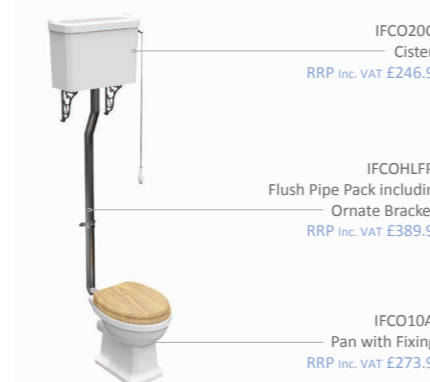

IFCO20C0 Cistern
RRP inc. VAT £246.99

IFCOHLFPF Flush Pipe Pack including Ornate Brackets
RRP inc. VAT £389.99

IFCO10A1 Pan with Fixings
RRP inc. VAT £273.99

High Level Pan, Cistern and Flush Pipe Pack
370(w) x 745(h) x 740(d) mm
RRP inc. VAT £909.97

IFCO40A2
Taps not included see pages 28 – 47.