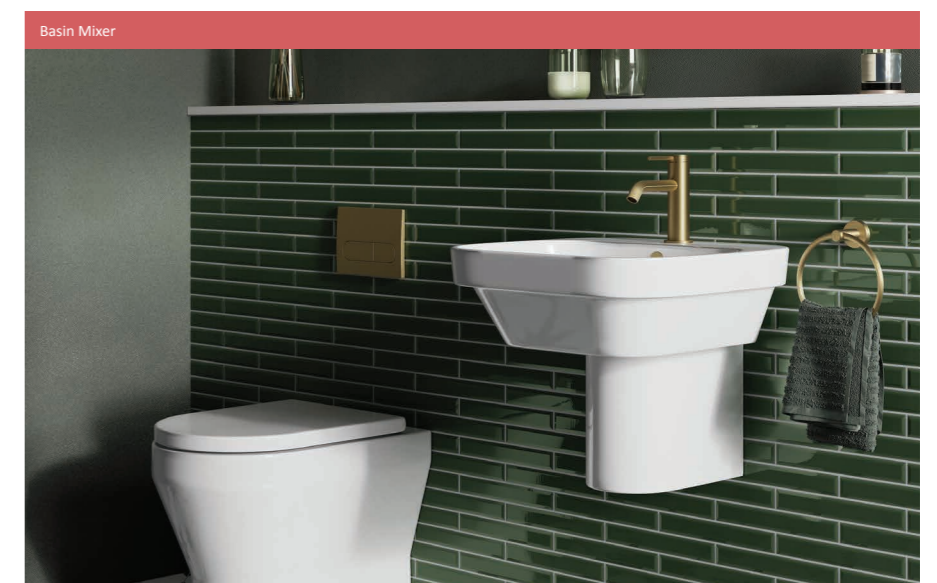

INF.STORM.008BB  
Medium Pressure

Bath Shower Mixer 2 Tap Hole  
Brushed Brass Finish  
RRP Inc. VAT £536.99

INF.STORM.009BB  
High Pressure

Floor Standing Bath Shower Mixer  
Brushed Brass Finish  
RRP Inc. VAT £933.99