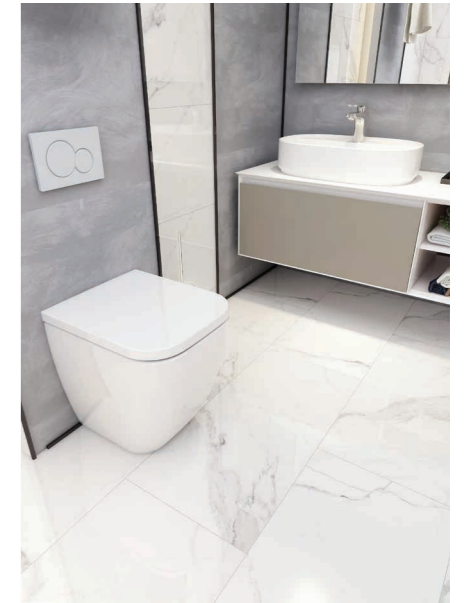

Seat not included.

Code	Description	Description mm	RRP Inc. VAT
IFCA60CB	Rimless Wall Hung Pan	345(w) x 340(h) x 520(d)	£540.99
IFCA60A1	520 Wall Hung Pan	345(w) x 340(h) x 520(d)	£480.99
IFCA60A0	Short Projection Wall Hung Pan	345(w) x 340(h) x 470(d)	£494.99

IFCA90A0
Taps not included.

IFCA80A0
Taps not included.

IFCA40A1
Taps not included see pages 28 – 47.

IFCABAS1
Taps not included see pages 28 – 47.

IFCABAS2
Taps not included see pages 28 – 47.

IFCA30E0

Duraplast Slimline Seat
358(w) x 30(h) x 430(d) mm
RRP Inc. VAT £129.99

IFCA30B0

Duraplast Soft Close Standard Quick Release Seat
358(w) x 45(h) x 430(d) mm
RRP Inc. VAT £81.99