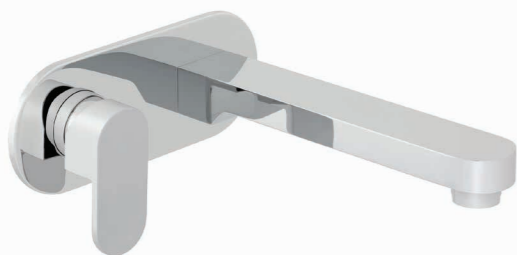

MDL-PEL-204  
Low Pressure

Deck Mounted 2 Hole Bath Filler  
Chrome Finish  
RRP Inc. VAT £208.99

MDL-PEL-007  
Low Pressure

Basin Pillar Taps  
Chrome Finish  
RRP Inc. VAT £119.99

MDL-PEL-003  
Low Pressure