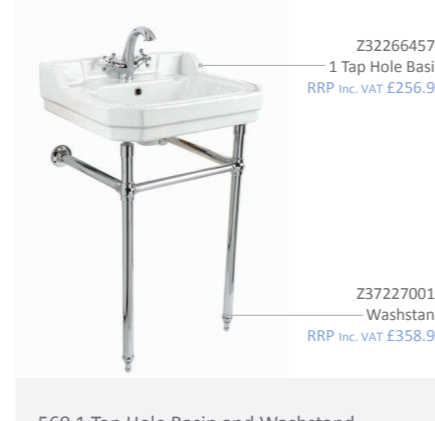

Z372250002
2 Tap Hole Basin
RRP Inc. VAT £213.99

Z372250050
Washstand
RRP Inc. VAT £358.99

610 2 Tap Hole Basin and Washstand
Basin – 610(w) x 250(h) x 506(d) mm
Washstand – 544(w) x 755(h) x 443(d) mm
RRP Inc. VAT £643.98

Z373910006
Taps not included see pages 28 – 47.