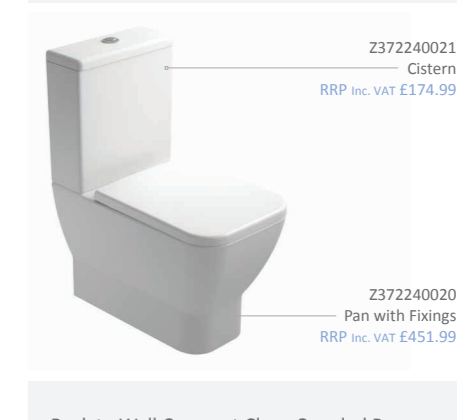

Rimless Wall Hung Pan
360(w) x 400(h) x 540(d) mm
RRP Inc. VAT £791.99

Z373970001
Seat not included.

Z372240021
Cistern
RRP Inc. VAT £174.99

Z372240020
Pan with Fixings
RRP Inc. VAT £451.99

Back to Wall Compact Close Coupled Pan
and Cistern
365(w) x 792(h) x 610(d) mm
RRP Inc. VAT £626.98

Z372240022
Soft Close Seat for use with Deene Pans.