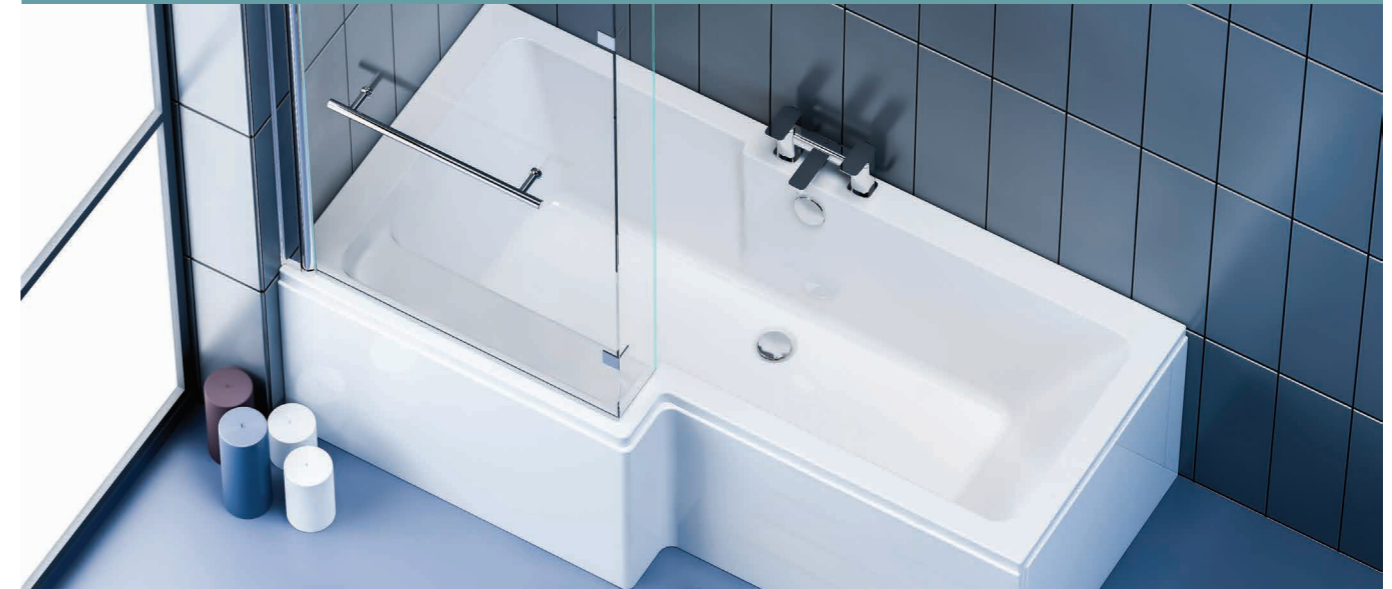

Cranbourne | Baths

Product shown as left handed (below) and right handed (cut out).

Cranbourne Features

- Solid core reinforcement for rigidity and strength
- 7 layers of resin bonded fibreglass core matting
- Multilayer core construction keeps water hotter for longer
- Fully reinforced rigid acrylic bath panels
- Hand finished and packed in our UK factory
- Innovative water saving feature

Code	Description	Size mm	RRP inc. VAT
IFCRZA2	1500mm Shower Bath Right Hand	1500 x 850 / 700	£809.99
IFCRZA0	1500mm Shower Bath Left Hand	1500 x 850 / 700	£809.99
IFCRZA4	1700mm Shower Bath Right Hand	1500 x 850 / 700	£830.99
IFCRZA3	1700mm Shower Bath Left Hand	1500 x 850 / 700	£830.99
IFCRZA7	1500mm Shower Bath Side Panel Right Hand	1500 x 510	£277.99
IFCRZA8	1500mm Shower Bath Side Panel Left Hand	1500 x 510	£277.99
IFCRZA5	1700mm Shower Bath Side Panel Right Hand	1700 x 510	£277.99
IFCRZA6	1700mm Shower Bath Side Panel Left Hand	1700 x 510	£277.99
IFCRZA9	1400mm Shower Bath Screen Right Hand / Left Hand	1400 x 820 x 150	£426.99

Taps, wastes and overflows not included. For end panels see page 19.