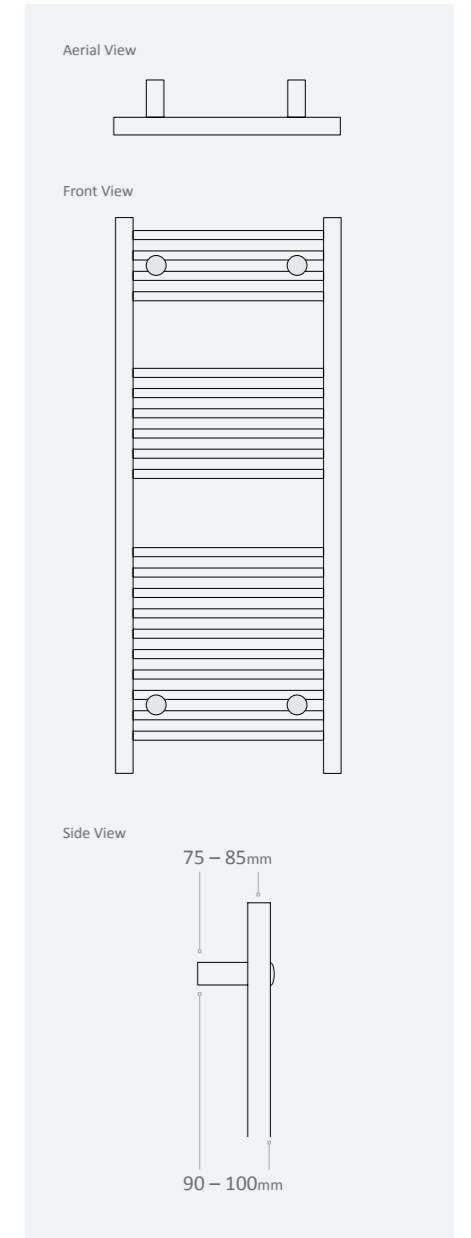

Straight

Code	Height mm	Width mm	Elements	Watts	BTU's	RRP Inc. VAT
Anthracite						
SAA080040AN	800	400	14	283	966	£121.99
SAA080050AN	800	500	14	338	1153	£127.99
SAA080060AN	800	600	14	394	1344	£136.99
SAA120040AN	1200	400	20	402	1372	£176.99
SAA120050AN	1200	500	20	480	1638	£182.99
SAA120060AN	1200	600	20	557	1900	£190.99
SAA160050AN	1600	500	26	644	2197	£260.99
SAA160060AN	1600	600	26	755	2576	£265.99
SAA180050AN	1800	500	30	735	2508	£288.99
SAA180060AN	1800	600	30	854	2914	£297.99

Saar Features

- Outputs tested to EN442
- All products CE approved
- High quality materials and engineering
- Dual energy options

Available Colours