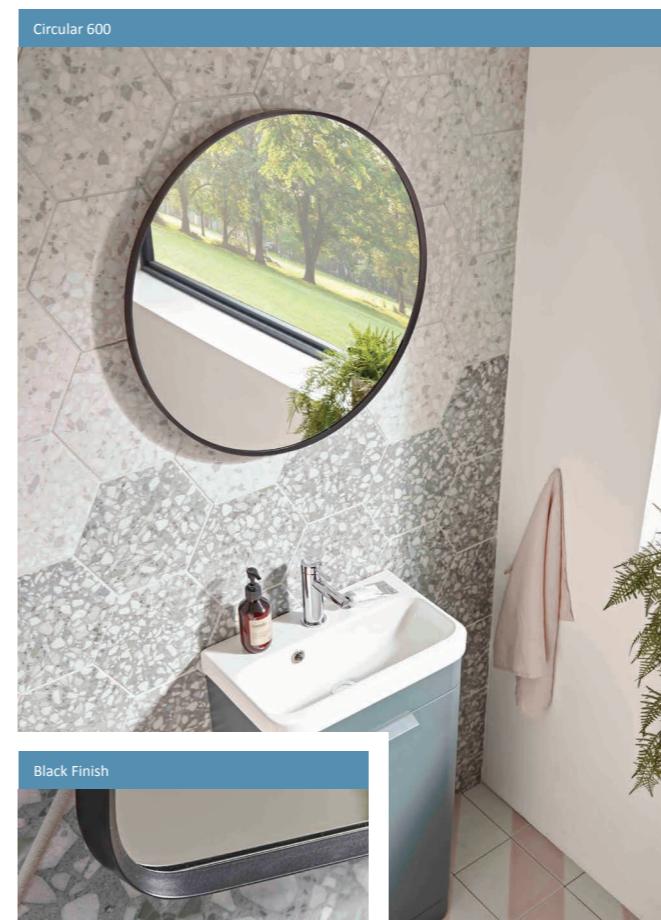

Tone | Mirrors