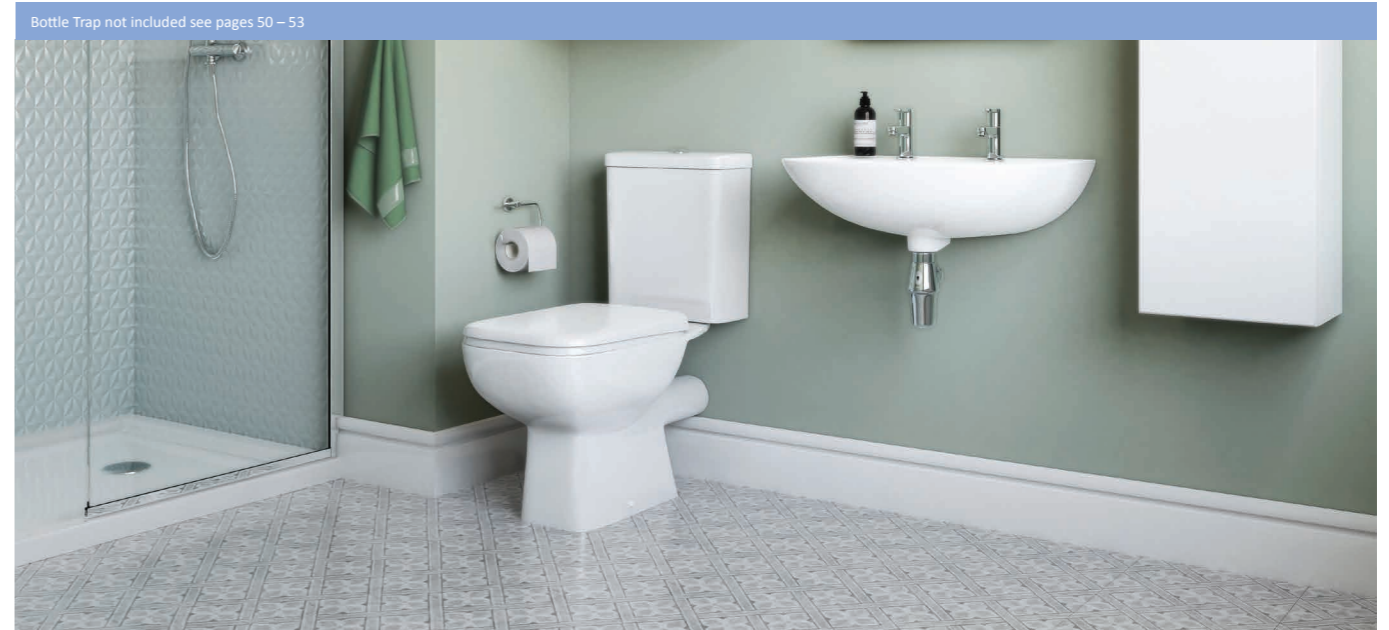

INFBRSTWHSC

Soft Close Toilet Seat  
365(w) x 41(h) x 438(d) mm  
RRP Inc. VAT £90.99

INFBRSTWHSTD

Standard Toilet Seat  
365(w) x 41(h) x 433(d) mm  
RRP Inc. VAT £65.99

INFBEWCSETSC  
INFBESTWHSC soft close seat included – £76.99.