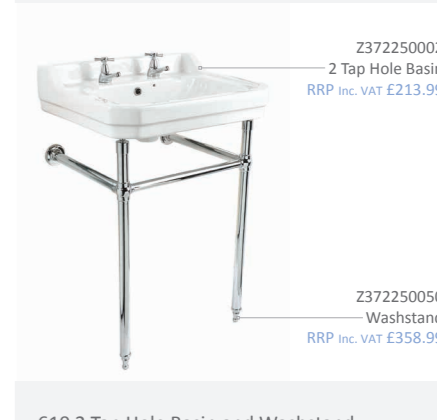

Z372250015
2 Tap Hole Basin
RRP Inc. VAT £256.99

Z372270010
Washstand
RRP Inc. VAT £358.99

560 2 Tap Hole Basin and Washstand
Basin – 560(w) x 245(h) x 480(d) mm
Washstand – 474(w) x 745(h) x 423(d) mm
RRP Inc. VAT £530.98

Z373910004
Taps not included see pages 28 – 47.