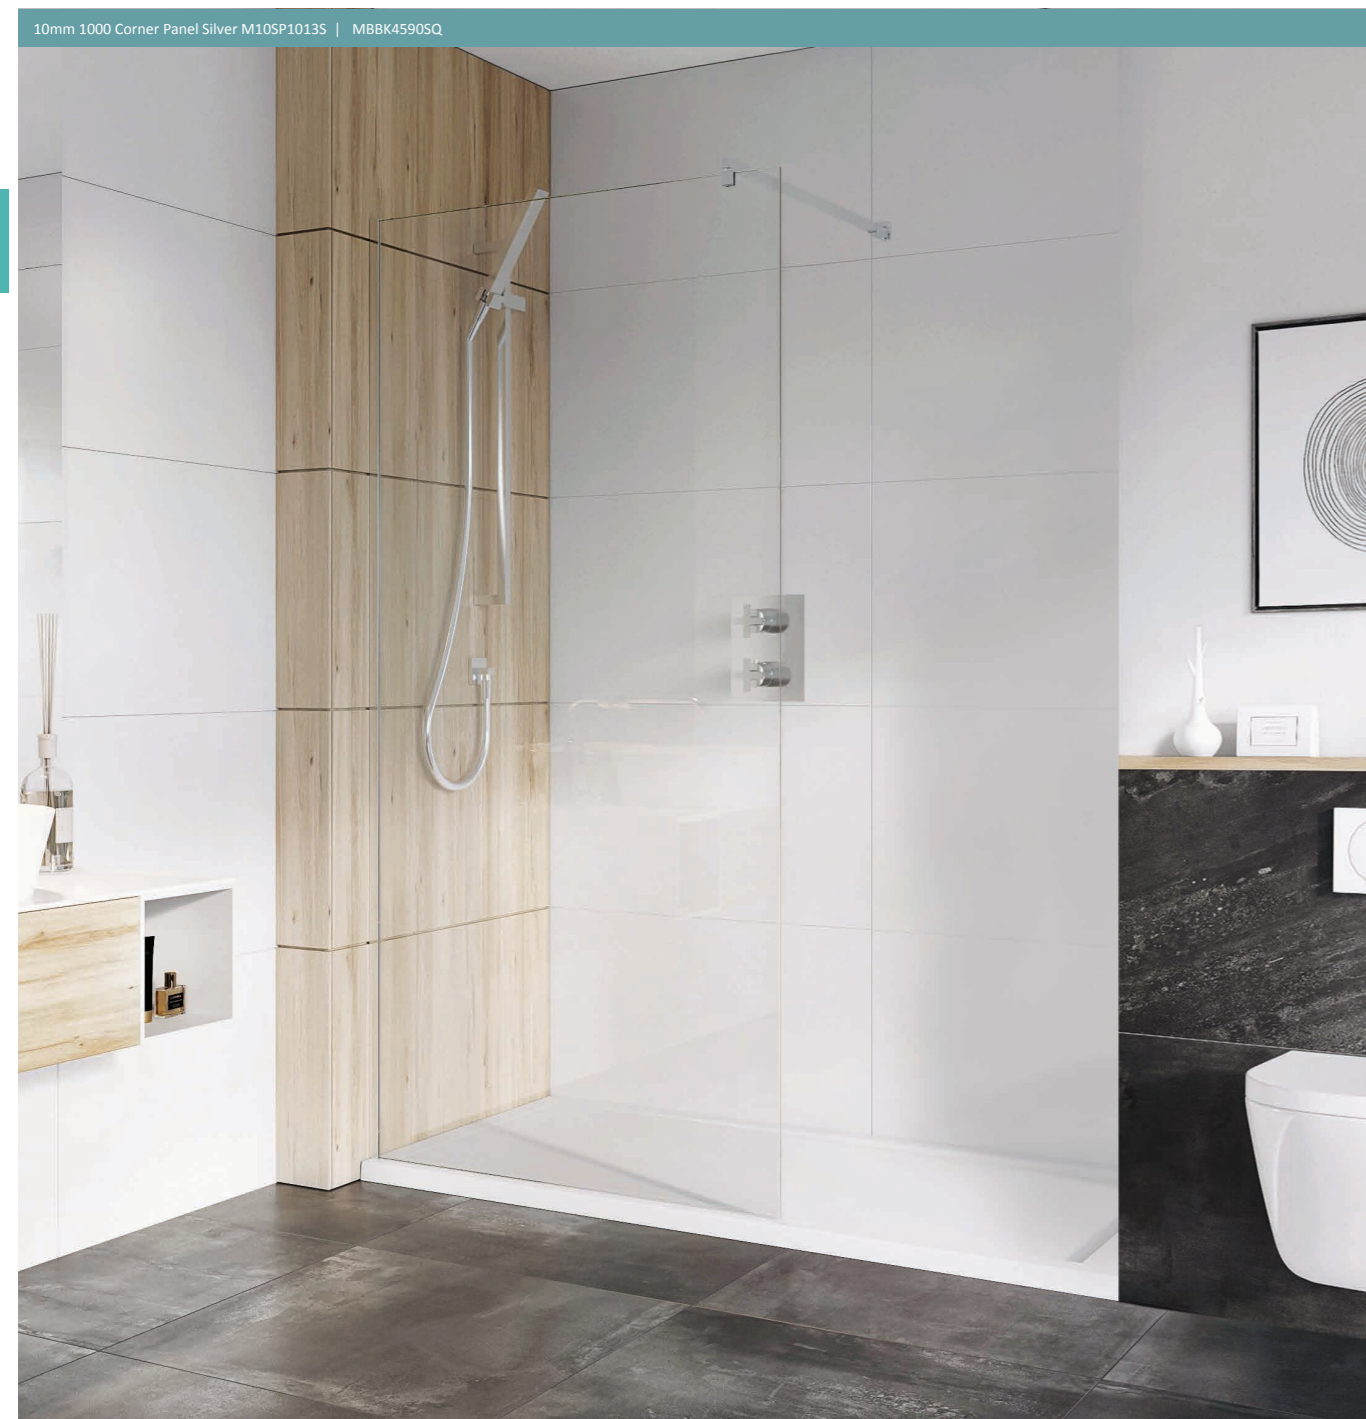

Wetroom Panel Features

This extensive range of Wetroom Panel sizes and options offers you flexibility to create the perfect showering space. With various configurations available, a choice of either Bright Silver, Black, Brushed Brass or Brushed Nickel frame with round or square bracing, we have everything covered to tailor to your own style. To create your bespoke wetroom firstly select the size of panel you require in either 8mm or 10mm glass thickness; select your colour; select your configuration; select between a fixed or pivoting deflector panel if required; and finally select your desired bracing bars.

- Height: 2000mm
- Thickness: 8mm or 10mm
- Reversible for right or left hand fixing
- Choice of colour finishes available in selected sizes: Black, Bright Silver, Brushed Brass and Brushed Nickel.

Black Add **B** To Codes

Bright Silver Add **S** To Codes

Brushed Brass Add **BR** To Codes

Brushed Nickel Add **N** to codes

8mm Wetroom

Description	Size mm	Code	Silver	Black	Brushed Brass	Brushed Nickel	RRP Inc. VAT
Corner Panel (includes wall fixing kit allowing +/- 7.5mm of vertical adjustment)							
400 Corner Panel	365	M8SP413	•	•			£183.99
500 Corner Panel	465	M8SP513	•	•			£191.99
600 Corner Panel	565	M8SP613	•	•	•	•	£200.99
700 Corner Panel	665	M8SP713	•	•	•	•	£208.99
760 Corner Panel	725	M8SP7613	•	•	•	•	£213.99
800 Corner Panel	765	M8SP813	•	•	•	•	£216.99
900 Corner Panel	865	M8SP913	•	•	•	•	£225.99
1000 Corner Panel	965	M8SP1013	•	•	•	•	£236.99
1100 Corner Panel	1065	M8SP1113	•	•	•	•	£251.99
1200 Corner Panel	1165	M8SP1213	•	•	•	•	£267.99
1400 Corner Panel	1365	M8SP1413	•	•	•	•	£282.99
Deflector Panel (includes fixed or pivoting corner fixing kit)							
200 Fixed Deflector Panel	226	M8SPL213	•	•			£135.99
200 Pivoting Deflector Panel	243	M8SPM213	•	•			£175.99
300 Pivoting Deflector Panel	343	M8SPM313	•	•	•	•	£179.99
400 Pivoting Deflector Panel	443	M8SPM413	•	•			£184.99

10mm Wetroom

Description	Size mm	Code	Silver	Black	Brushed Brass	Brushed Nickel	RRP Inc. VAT
Corner Panel (includes wall fixing kit allowing +/- 7.5mm of vertical adjustment)							
400 Corner Panel	350	M10SP413	•	•			£198.99
500 Corner Panel	450	M10SP513	•	•			£215.99
600 Corner Panel	550	M10SP613	•	•	•	•	£238.99
700 Corner Panel	650	M10SP713	•	•	•	•	£250.99
760 Corner Panel	710	M10SP7613	•	•	•	•	£258.99
800 Corner Panel	750	M10SP813	•	•	•	•	£264.99
900 Corner Panel	850	M10SP913	•	•	•	•	£276.99
1000 Corner Panel	950	M10SP1013	•	•	•	•	£290.99
1100 Corner Panel	1050	M10SP1113	•	•	•	•	£309.99
1200 Corner Panel	1150	M10SP1213	•	•	•	•	£329.99
1400 Corner Panel	1350	M10SP1413	•	•	•	•	£348.99
Deflector Panel (includes fixed or pivoting corner fixing kit)							
200 Fixed Deflector Panel	226	M10SPL213	•	•			£168.99
200 Pivoting Deflector Panel	243	M10SPM213	•	•			£217.99
300 Pivoting Deflector Panel	343	M10SPM313	•	•	•	•	£224.99
400 Pivoting Deflector Panel	443	M10SPM413	•	•			£230.99

Wetroom Panel Configurations

This is a selection of configurations which can be created using either 8mm or 10mm Wetroom Panels including the variety of brace bars on offer.

Selected bracing options are available in Bright Silver, Black, Brushed Brass or Brushed Nickel finishes (See page 95 for bracing options).

Due to the nature of the product water integrity cannot be guaranteed – please consult your installer.