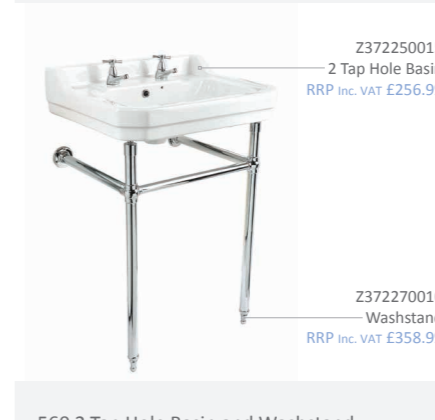

Z372250016
2 Tap Hole Basin
RRP Inc. VAT £203.99

Z372250018
Washstand
RRP Inc. VAT £375.99

500 2 Tap Hole Basin and Washstand
Basin – 500(w) x 245(h) x 310(d) mm
Washstand – 424(w) x 745(h) x 258(d) mm
RRP Inc. VAT £578.98

Z373910007
Taps not included see pages 28 – 47.