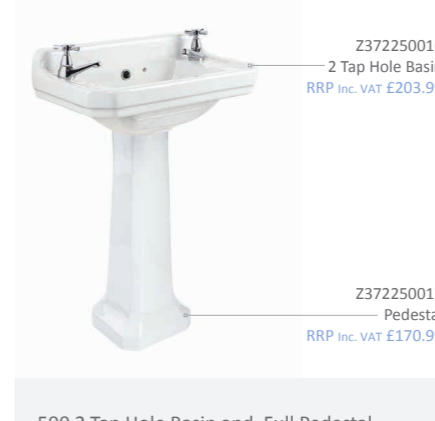

Z322664570
1 Tap Hole Basin
RRP Inc. VAT £256.99

Z372270010
Washstand
RRP Inc. VAT £358.99

560 1 Tap Hole Basin and Washstand
Basin - 560(w) x 245(h) x 480(d) mm
Washstand - 474(w) x 745(h) x 423(d) mm
RRP Inc. VAT £614.98

Z373910008
Taps not included see pages 28 – 47.