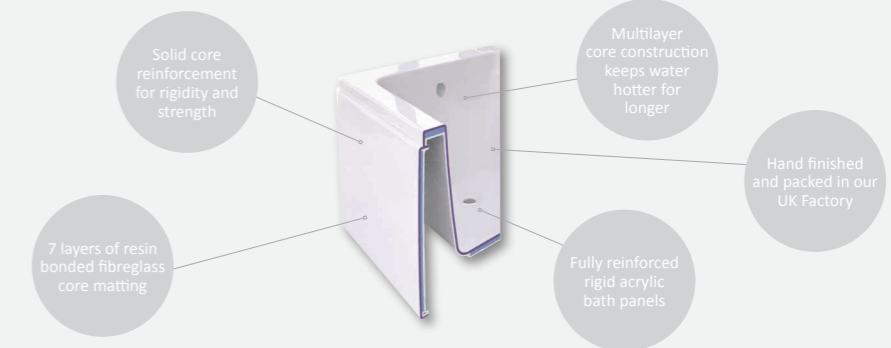

Baths of Strength and Beauty