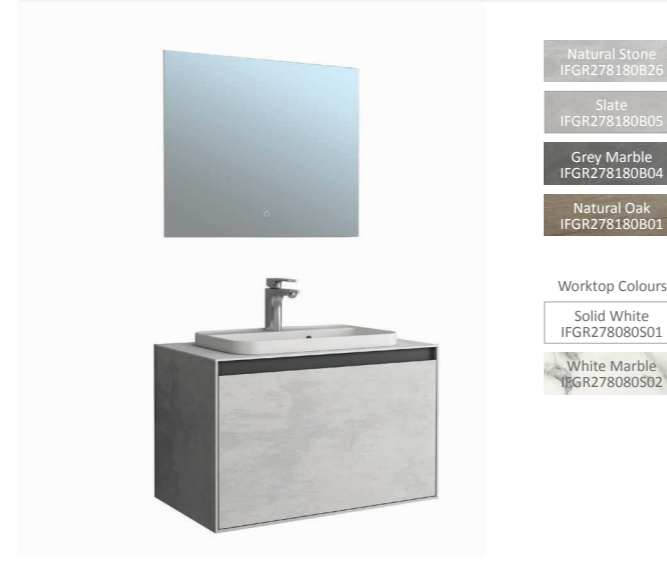

1. Natural Stone IFGR278116B26
   - Slate IFPE278060B05
   - Grey Marble IFGR278116B04
   - Natural Oak IFGR278116B01
2. Worktop Colours
3. Solid White IFGR278116S01
   - White Marble IFGR278116S02

1600mm Twin Single Drawer Cabinet with Illuminated Mirror with Demister
Mirror RRP Inc.VAT £623.99 **Worktop RRP Inc.VAT £702.99**
Unit RRP Inc.VAT £1374.99 **Total RRP Inc.VAT £2701.97**

IFGR60AW
1 Tap Hole

600mm Countertop Basin
600(w) x 155(h) x 380(d) mm
RRP Inc.VAT £337.99

IFGR60AB
1 Tap Hole

600mm Countertop Basin Black
600(w) x 155(h) x 380(d) mm
RRP Inc.VAT £572.99

Mirror IFGR2781M75
Mirror Dimensions 750(w) x 600(h) mm | Unit Dimensions 800(w) x 490(h) x 480(d) mm