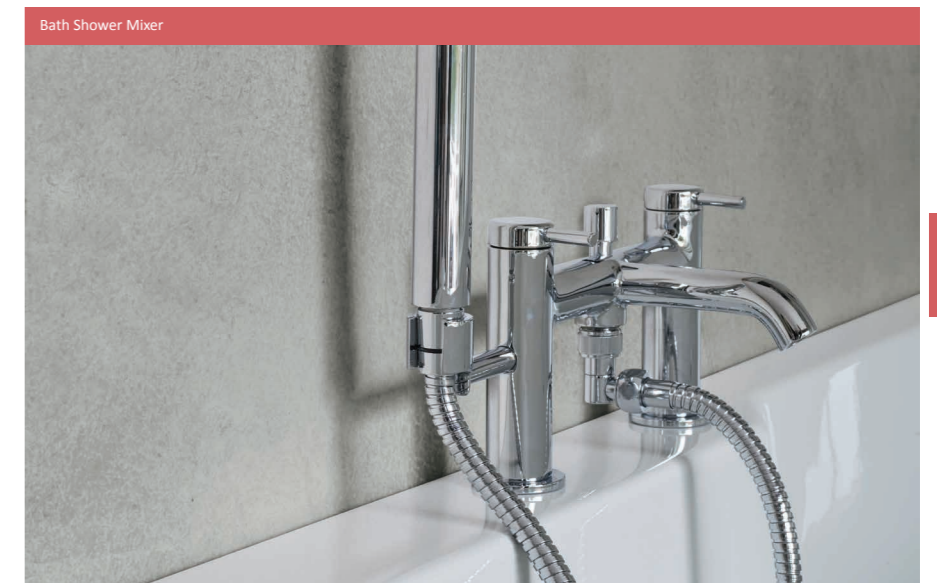

Storm Chrome | Taps

INF.STORM.001CP
Low Pressure

Basin Mixer
Chrome Finish
RRP Inc. VAT £192.99

INF.STORM.002CP
Low Pressure

Tall Basin Mixer
Chrome Finish
RRP Inc. VAT £244.99

INF.STORM.008CP
Medium Pressure

Bath Shower Mixer 2 Tap Hole
Chrome Finish
RRP Inc. VAT £466.99

INF.STORM.009CP
High Pressure

Floor Standing Bath Shower Mixer
Chrome Finish
RRP Inc. VAT £816.99