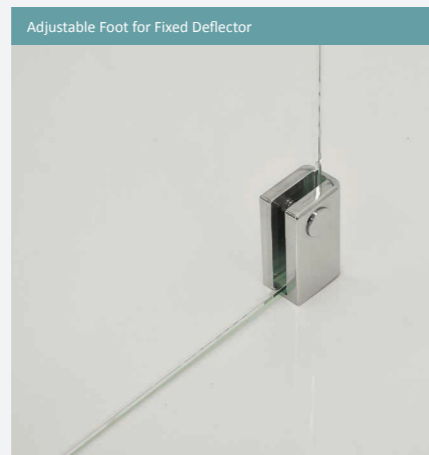

Deflector Panel Features

Deflector panels can be added to your wetroom panel to increase the water integrity for your wetroom. Select between fixed or pivoting deflector panels. The pivoting deflector panel rotates through 180° with a smooth pivot motion, it is reversible and when not in use be folded flat against the glass to improve access into the shower. The fixed deflector panel is supplied with a chromed brass foot with a soft rubber base which is cut down to size on site to suit the shower tray, with a height of 2000mm and available in 8mm or 10mm glass thickness the deflector panel makes it an ideal addition to your wetroom.