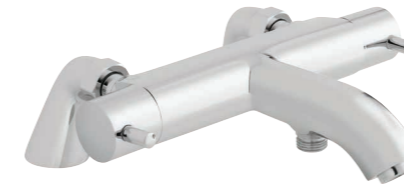

RRP Inc. VAT £111.99

MDL-TAR-007

Low Pressure

Basin Pillar Taps  
Chrome Finish

RRP Inc. VAT £121.99

MDL-TAR-008

Medium Pressure

Deck Mounted Thermostatic Bath Shower Mixer without Kit  
Chrome Finish