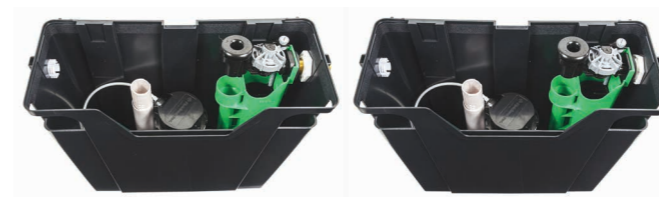

Brass INF1232 | Plastic INF1234

Round Dual Flush Button included

Compact Cistern – Delayed Fill
Brass RRP Inc. VAT £125.99 Plastic RRP Inc. VAT £113.99

- The cistern is Pre-assembled for quick installation with an easy install mounting bracket
- Fits narrow 500mm furniture
- 'Twist & Release' flush valve action
- 'Click & Release' cable release mechanism for easy maintenance
- Water saving 6/4 litre dual flush valve with adjustable 4.5/3 litre dual flush