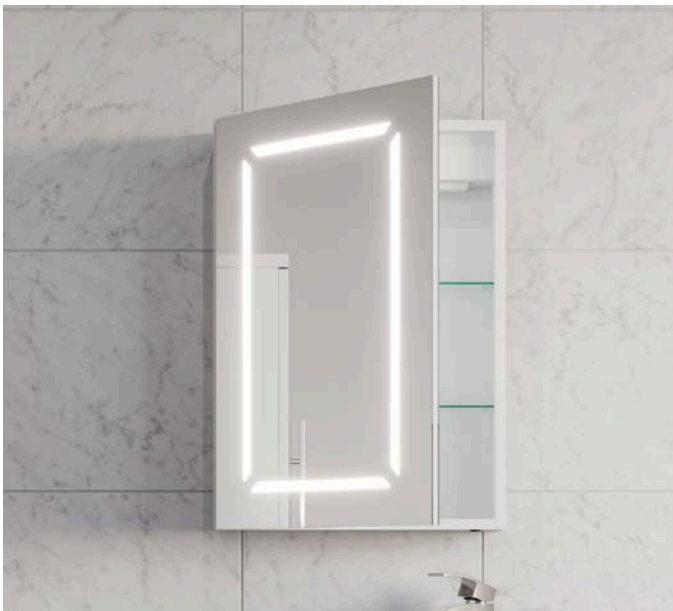

TRADITIONAL SINK MIXER TAP BRUSHED STEEL

**OFKT16** £52.00

MONO SINK MIXER CHROME

**OFKT12** £22.00

MONO SINK MIXER CHROME

**OFKT13** £48.00

MONO SINK MIXER CHROME

**OFKT14** £48.00

**LINK**  
700X500MM LED MIRROR CABINET  
**OFLINK**

**£250.00**

**PRISM**  
700X500MM LED MIRROR CABINET  
**OFPRIS**

**£250.00**

**VISTA**  
600MM CIRCULAR LED MIRROR  
**OFVIS**

**£98.00**

**ALDER**  
700X500MM LED MIRROR  
**OFALD**